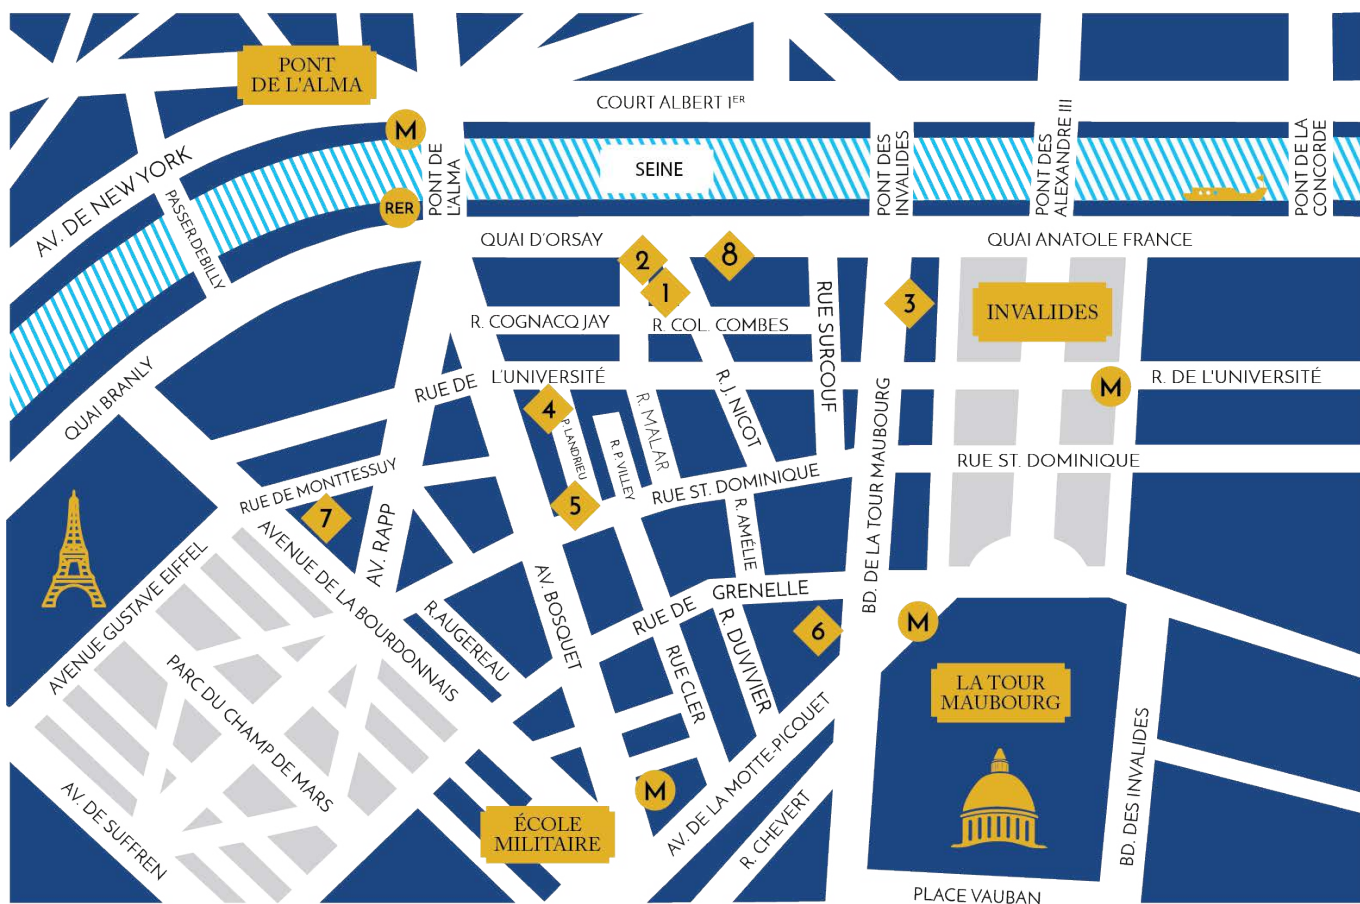

AUP CAMPUS MAP

- **1** COMBES STUDENT LIFE CENTER
  6, RUE DU COLONEL COMBES
  AMEX Café, Classrooms, Cultural Program, Faculty Offices, Fine Arts Gallery, Graduate Student Lounge, Housing, Sports, Student Development, Student Government Association, Student Health Care Office, Student Lounge, AUP Student Media, Multimedia Office
- **2** QUAI D'ORSAY LEARNING COMMONS
  69, QUAI D'ORSAY*
  Academic Resource Center, Advising, Classrooms, Career Development Office, Faculty Offices, Internship Office, IT Services, Library, Research Centers, Writing Lab
- **3** ADMINISTRATION BUILDING
  5, BOULEVARD DE LA TOUR-MAUBOURG
  Registrar's Office, Student Accounting Services, Admissions, Student Immigration Services, Alumni Affairs, President's Office, Provost, Academic Affairs, Outreach & Advancement
- **4** CLASSROOMS & FACULTY OFFICES
  2 BIS, PASSAGE LANDRIEU
  Bookstore, Classrooms, Faculty Offices
- **5** CLASSROOMS & FACULTY OFFICES
  102, RUE ST. DOMINIQUE
  Classrooms, Faculty Offices, Student Mail
- **6** GRENNELLE TEACHING & MENTORING CENTER - 147, RUE DE GRENNELLE
  Classrooms, Faculty Offices
- **7** AUP CLASSROOMS (UNDER RENOVATION)
  9, RUE DE MONTESSUY
- **8** THE AMERICAN CHURCH IN PARIS
  65, QUAI D'ORSAY

*Principal access to the Quai d'Orsay Learning Commons is through 6, rue du Colonel Combes.